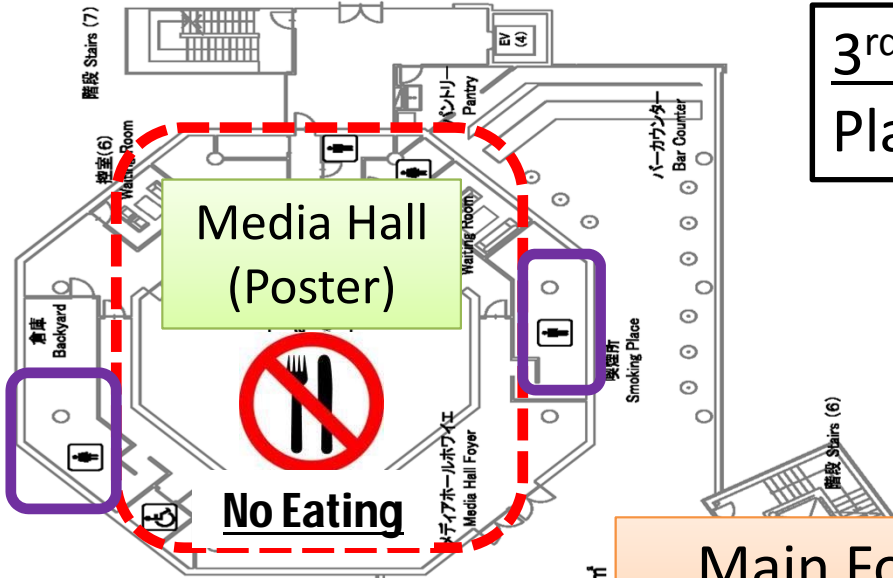

3rd Floor
Plaza Heisei

Main Foyer
(Coffee Break, Lunch, Dinner)

メインホール
Main Foyer
広さ Floor Space 717㎡

No Smoking
in this building

Smoking Area is located on the 1st floor (near the elevator hall)

Rest room

International Conference Hall
(Plenary)

No Eating or Drinking